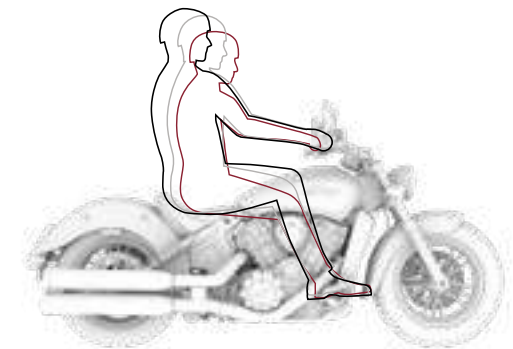

SCOUT MODELS

SEATS**: Pg. 48
HANDLEBARS: Pg. 52
FOOT CONTROLS**: Pg. 53

2023

INTRO
2-15

FTR
16-31

SCOUT
32-59

INDIAN CHIEF
60-75

INDIAN SPRINGFIELD
76-97

CHIEFTAIN & ROADMASTER
98-123

INDIAN CHALLENGER & INDIAN PURSUIT
124-141

POWERBAND AUDIO
142-145

COLOR-MATCHED ACCESSORIES
146-149

GARAGE
150-157