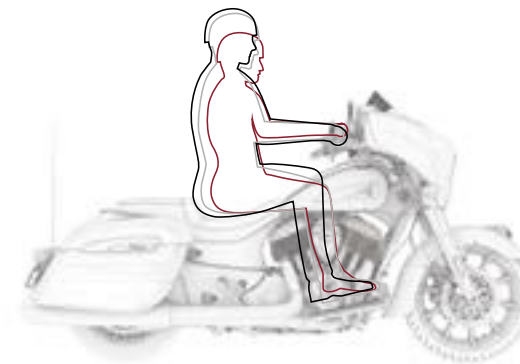

THUNDERSTROKE & POWERPLUS MODELS

SEATS: Pg. 68, 88, 114 & 136
HANDLEBARS: Pg. 72, 92, 118 & 138
FOOT CONTROLS*: Pg. 73