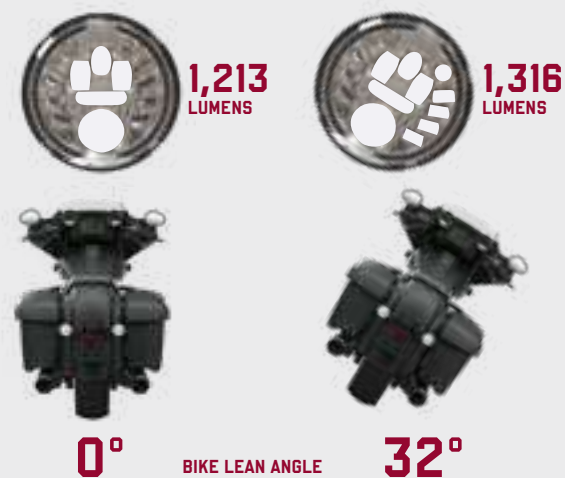

HIGH BEAM

1,213 LUMENS

1,316 LUMENS

0°

BIKE LEAN ANGLE

32°

PATHFINDER LED HEADLIGHT

2884422

Enhanced visibility with powerful, clean LED light. Branded with the Indian Motorcycle script, "I". Dealer installation required. Fits model year 2020-2023.

TOP SELLER

PATHFINDER AUXILIARY LED SADDLEBAG LIGHTS

2889224

Set of two. Add extra illumination and custom style. Lights install on rear face of each saddlebag. Plug-and-play connection. Not compatible with Classic Saddlebags. Fits 2019-2023 Chieftain, Chieftain Dark Horse, Chieftain Limited, Roadmaster Dark Horse & Roadmaster Limited.

RIDE COMMAND NAVIGATION & CELLULAR MODEM UPGRADE

2884468 U.S.
2884420 Canada

This upgrade (for bikes with RIDE COMMAND without navigation) includes turn-by-turn navigation, advanced ride-planning tools, and live traffic and radar weather updates through cellular connectivity. Riders can connect their iPhone® and a supported Bluetooth® headset (not included) to utilize Apple CarPlay®. Subscription fees for some service may apply. Fits 2020-2023 Chieftain models. Standard on 2020-2023 Chieftain Limited, Chieftain Dark Horse, Chieftain Classic & Chieftain Elite.

RIDE COMMAND NAVIGATION

2883040

Adds navigation functionality to RIDE COMMAND for 2018 and 2019 Chieftain. Use RIDE COMMAND to view maps, plan routes, check location, get directions, and locate closest services. Fits 2018-2019 Chieftain. Standard on 2018-2019 Chieftain Dark Horse, Chieftain Limited & Chieftain Classic.

TOP SELLER

GARAGE DOOR OPENER

2882132

Fits model year 2017-2023.

RAM® BALL MOUNT

2880920

Fits on clutch perch. For RAM® Ball accessories visit the RAM® website. Fits model year 2014-2023.

PATHFINDER ADAPTIVE LED HEADLIGHT

2889459-156 Chrome
2889459-266 Black
2889636 Jumper*

Monitors bike's lean angle real-time to deliver optimized illumination. 15 individual beams activate as needed. Optimized lighting in both low-beam and high-beam. Reduces glare from road and directs light where you need it. Fits model year 2016-2023. *2016-2019 models require jumper (2889636), sold separately.

TOP SELLER

PATHFINDER S LED DRIVING LIGHTS

2884708-156 Chrome
2884708-266 Gloss Black

Fits 2019-2023 Chieftain, Chieftain Dark Horse, Chieftain Limited, Chieftain Elite, Roadmaster Dark Horse & Roadmaster Limited.

PATHFINDER S LED DRIVING LIGHTS MOUNT

2884711-156 Chrome
2884711-266 Gloss Black

Required to add Pathfinder S LED Driving Lights to 2019-2023 Chieftain, Chieftain Dark Horse, Chieftain Limited, Roadmaster Dark Horse & Roadmaster Limited. LED lights sold separately.

PATHFINDER LED DRIVING LIGHTS

2880621

Installs directly into standard light housings for powerful, brighter lighting. Fits 2014-2023 Chieftain & Chieftain Elite.

WHEELS & SUSPENSION

19 IN. 10-SPOKE FRONT WHEEL

2883235-440 Contrast Cut