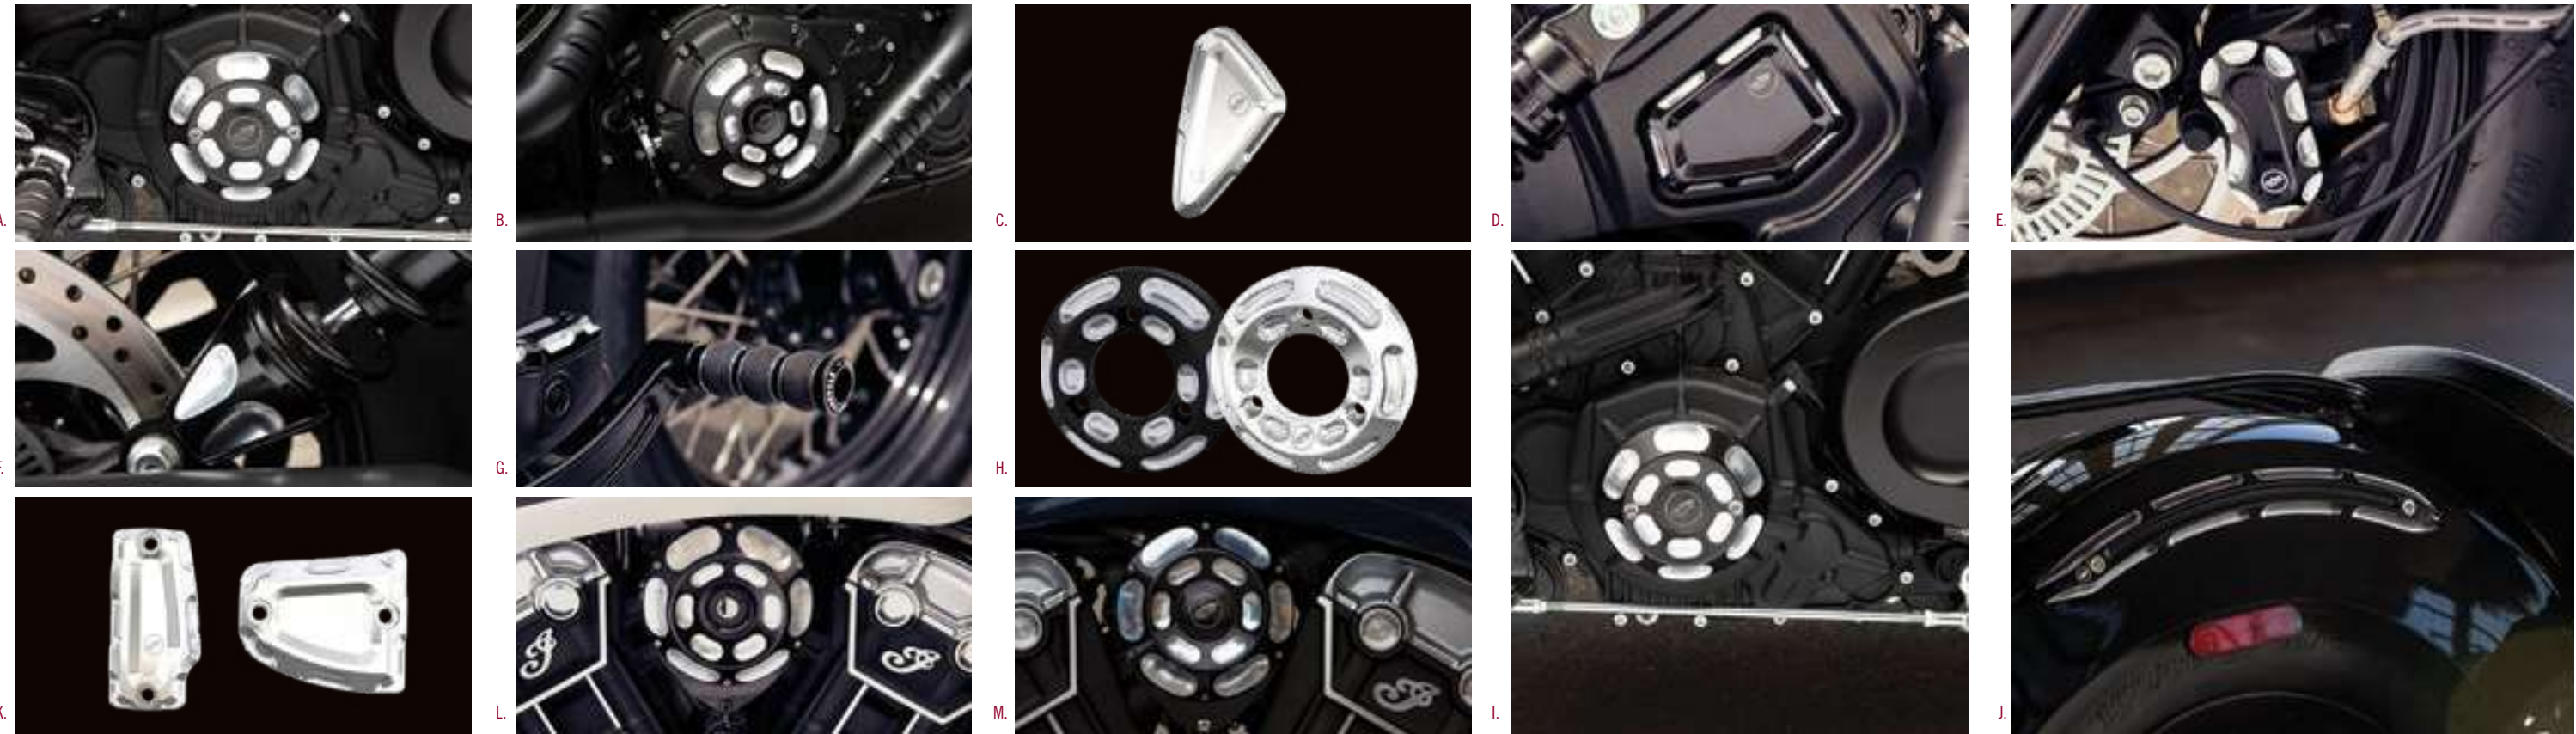

## BILLET STYLE COLLECTION

This collection features authentic accessories that are made from forged billet aluminum. Choose between contrast cut or chrome to give your bike a high-quality custom look.