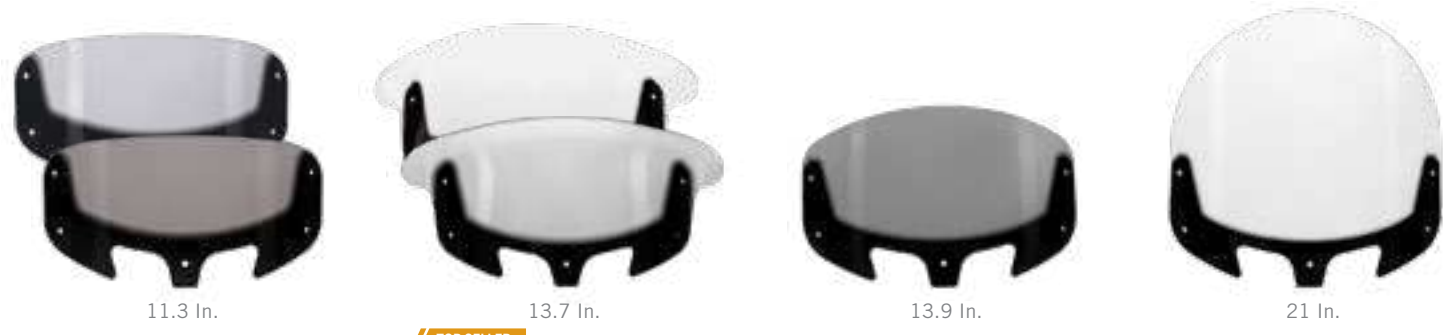

11.3 In.

13.7 In.

13.9 In.

21 In.

TOP SELLER

11.3 IN. WINDSCREEN

2881124-01 Clear
2881124-02 Tinted

11.3 In. tall. Fits model year 2014-2023.

13.7 IN. FLARE WINDSHIELD

2880222-01 Clear
2880222-02 Tinted

13.7 In. tall. Fits model year 2014-2023.

13.9 IN. LOW PRO WINDSHIELD

2881800-02 Tinted

13.9 In. tall. (4 In. lower than standard 2014-2015 Chieftain windshield.) Fits model year 2014-2023.

21 IN. TOURING WINDSHIELD

2881799 Clear

21 In. tall. (4 In. higher than stock Roadmaster.) Fits model year 2014-2023.